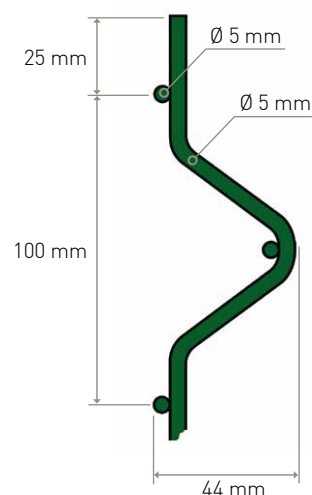

## CHARACTERISTICS

Wire diameter (mm)	Mesh (mm)	Length (mm)	Height (mm)	Number of bends
5.00	200x55	2,500	625	2
			825	2
			1,025	2
			1,225	2
			1,525	3
			1,725	3
			1,925	3
			2,025	4
			2,225	4
			2,425	4

## STANDARD DIMENSIONS